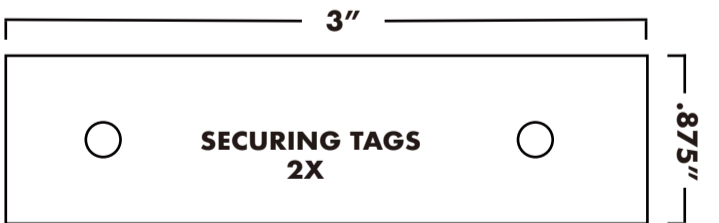

SATCHEL/MESSENGER BAG

15"

**FRONT/BACK
2X**

11"

Cut square, we will add the "wings" later.