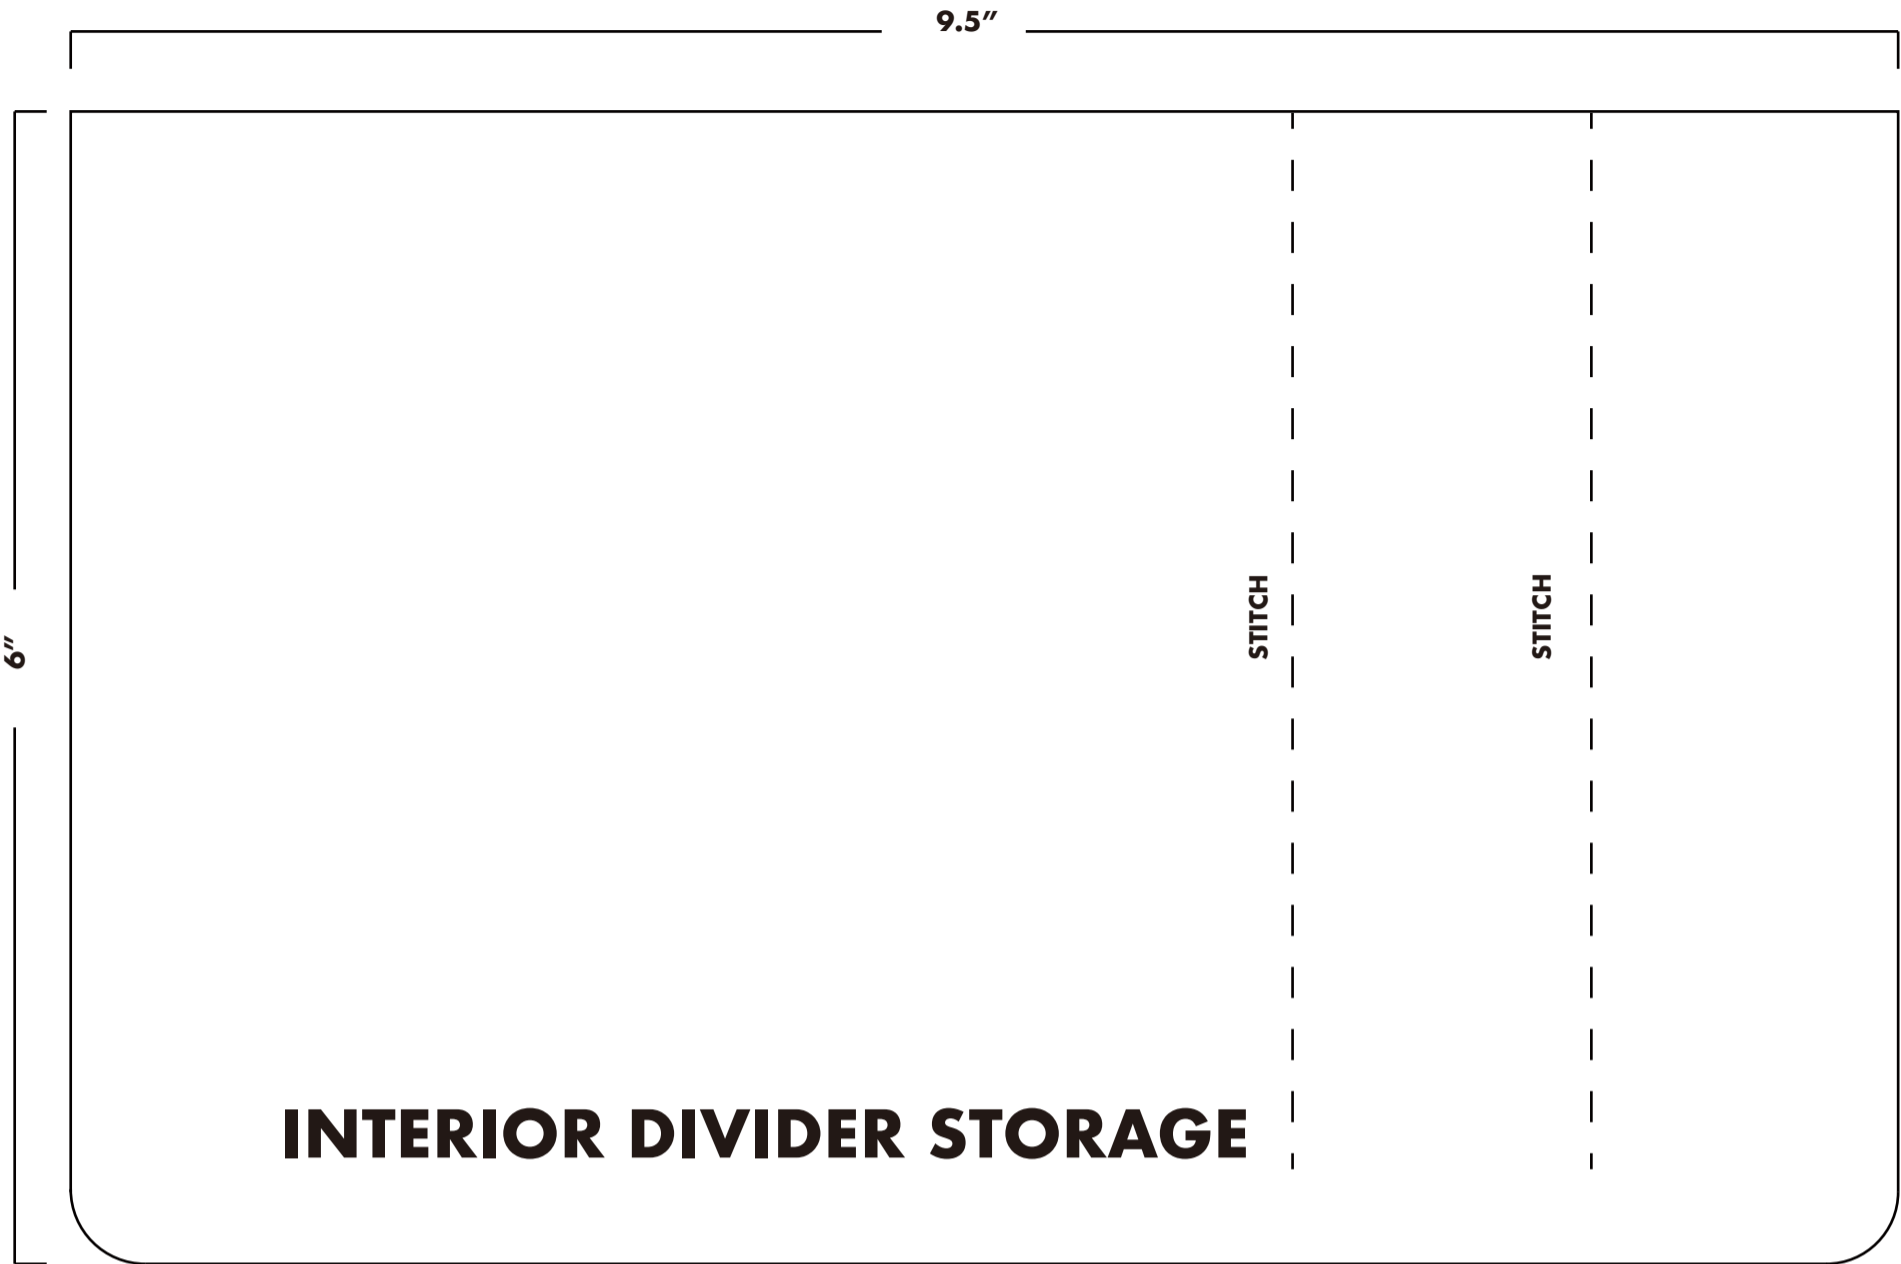

SATCHEL/MESSENGER BAG

15"

**FRONT/BACK
2X**

11"

Cut square, we will add the "wings" later.