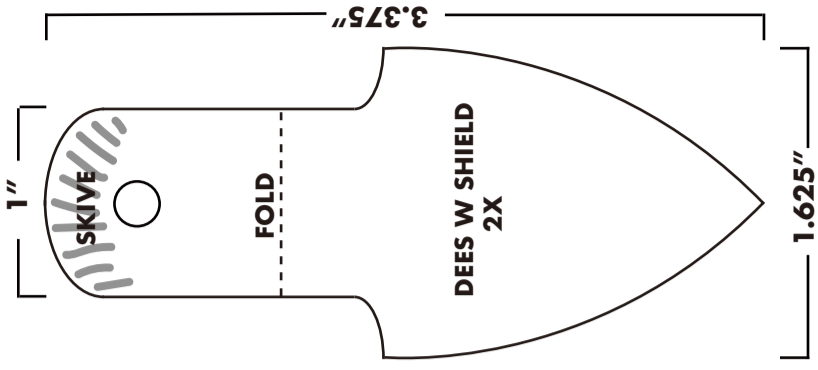

SATCHEL/MESSENGER BAG

15"

**FRONT/BACK
2X**

11"

Cut square, we will add the "wings" later.