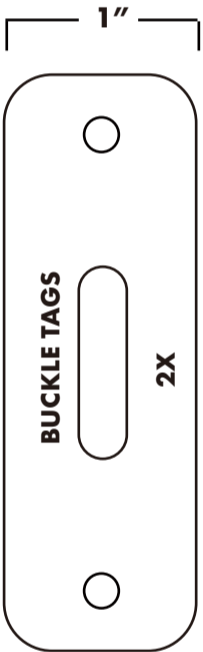

SATCHEL/MESSENGER BAG

15"

**FRONT/BACK
2X**

11"

Cut square, we will add the "wings" later.