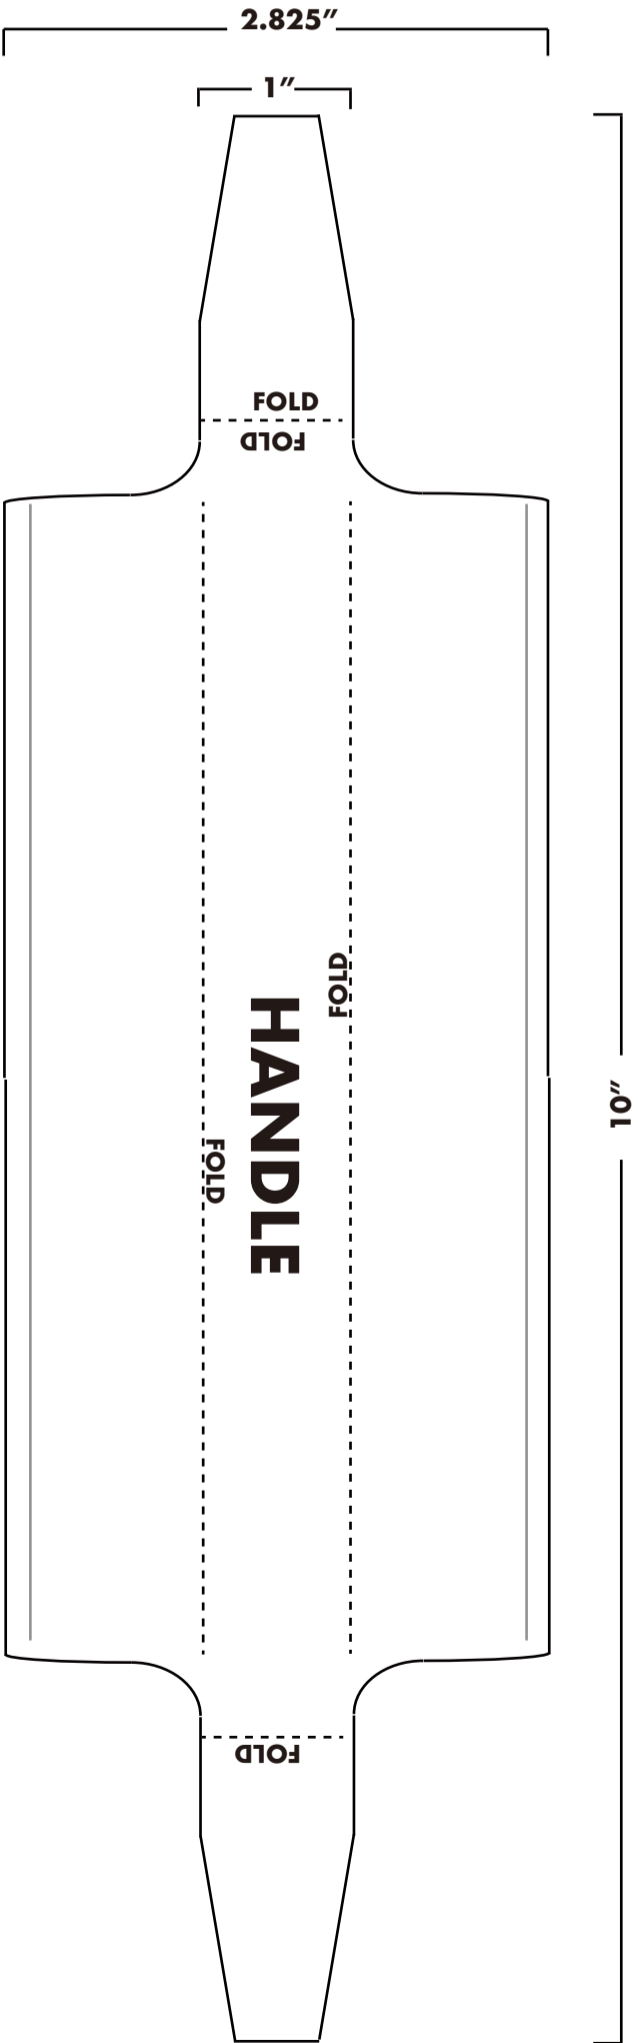

SATCHEL/MESSENGER BAG

15"

**FRONT/BACK
2X**

11"

Cut square, we will add the "wings" later.