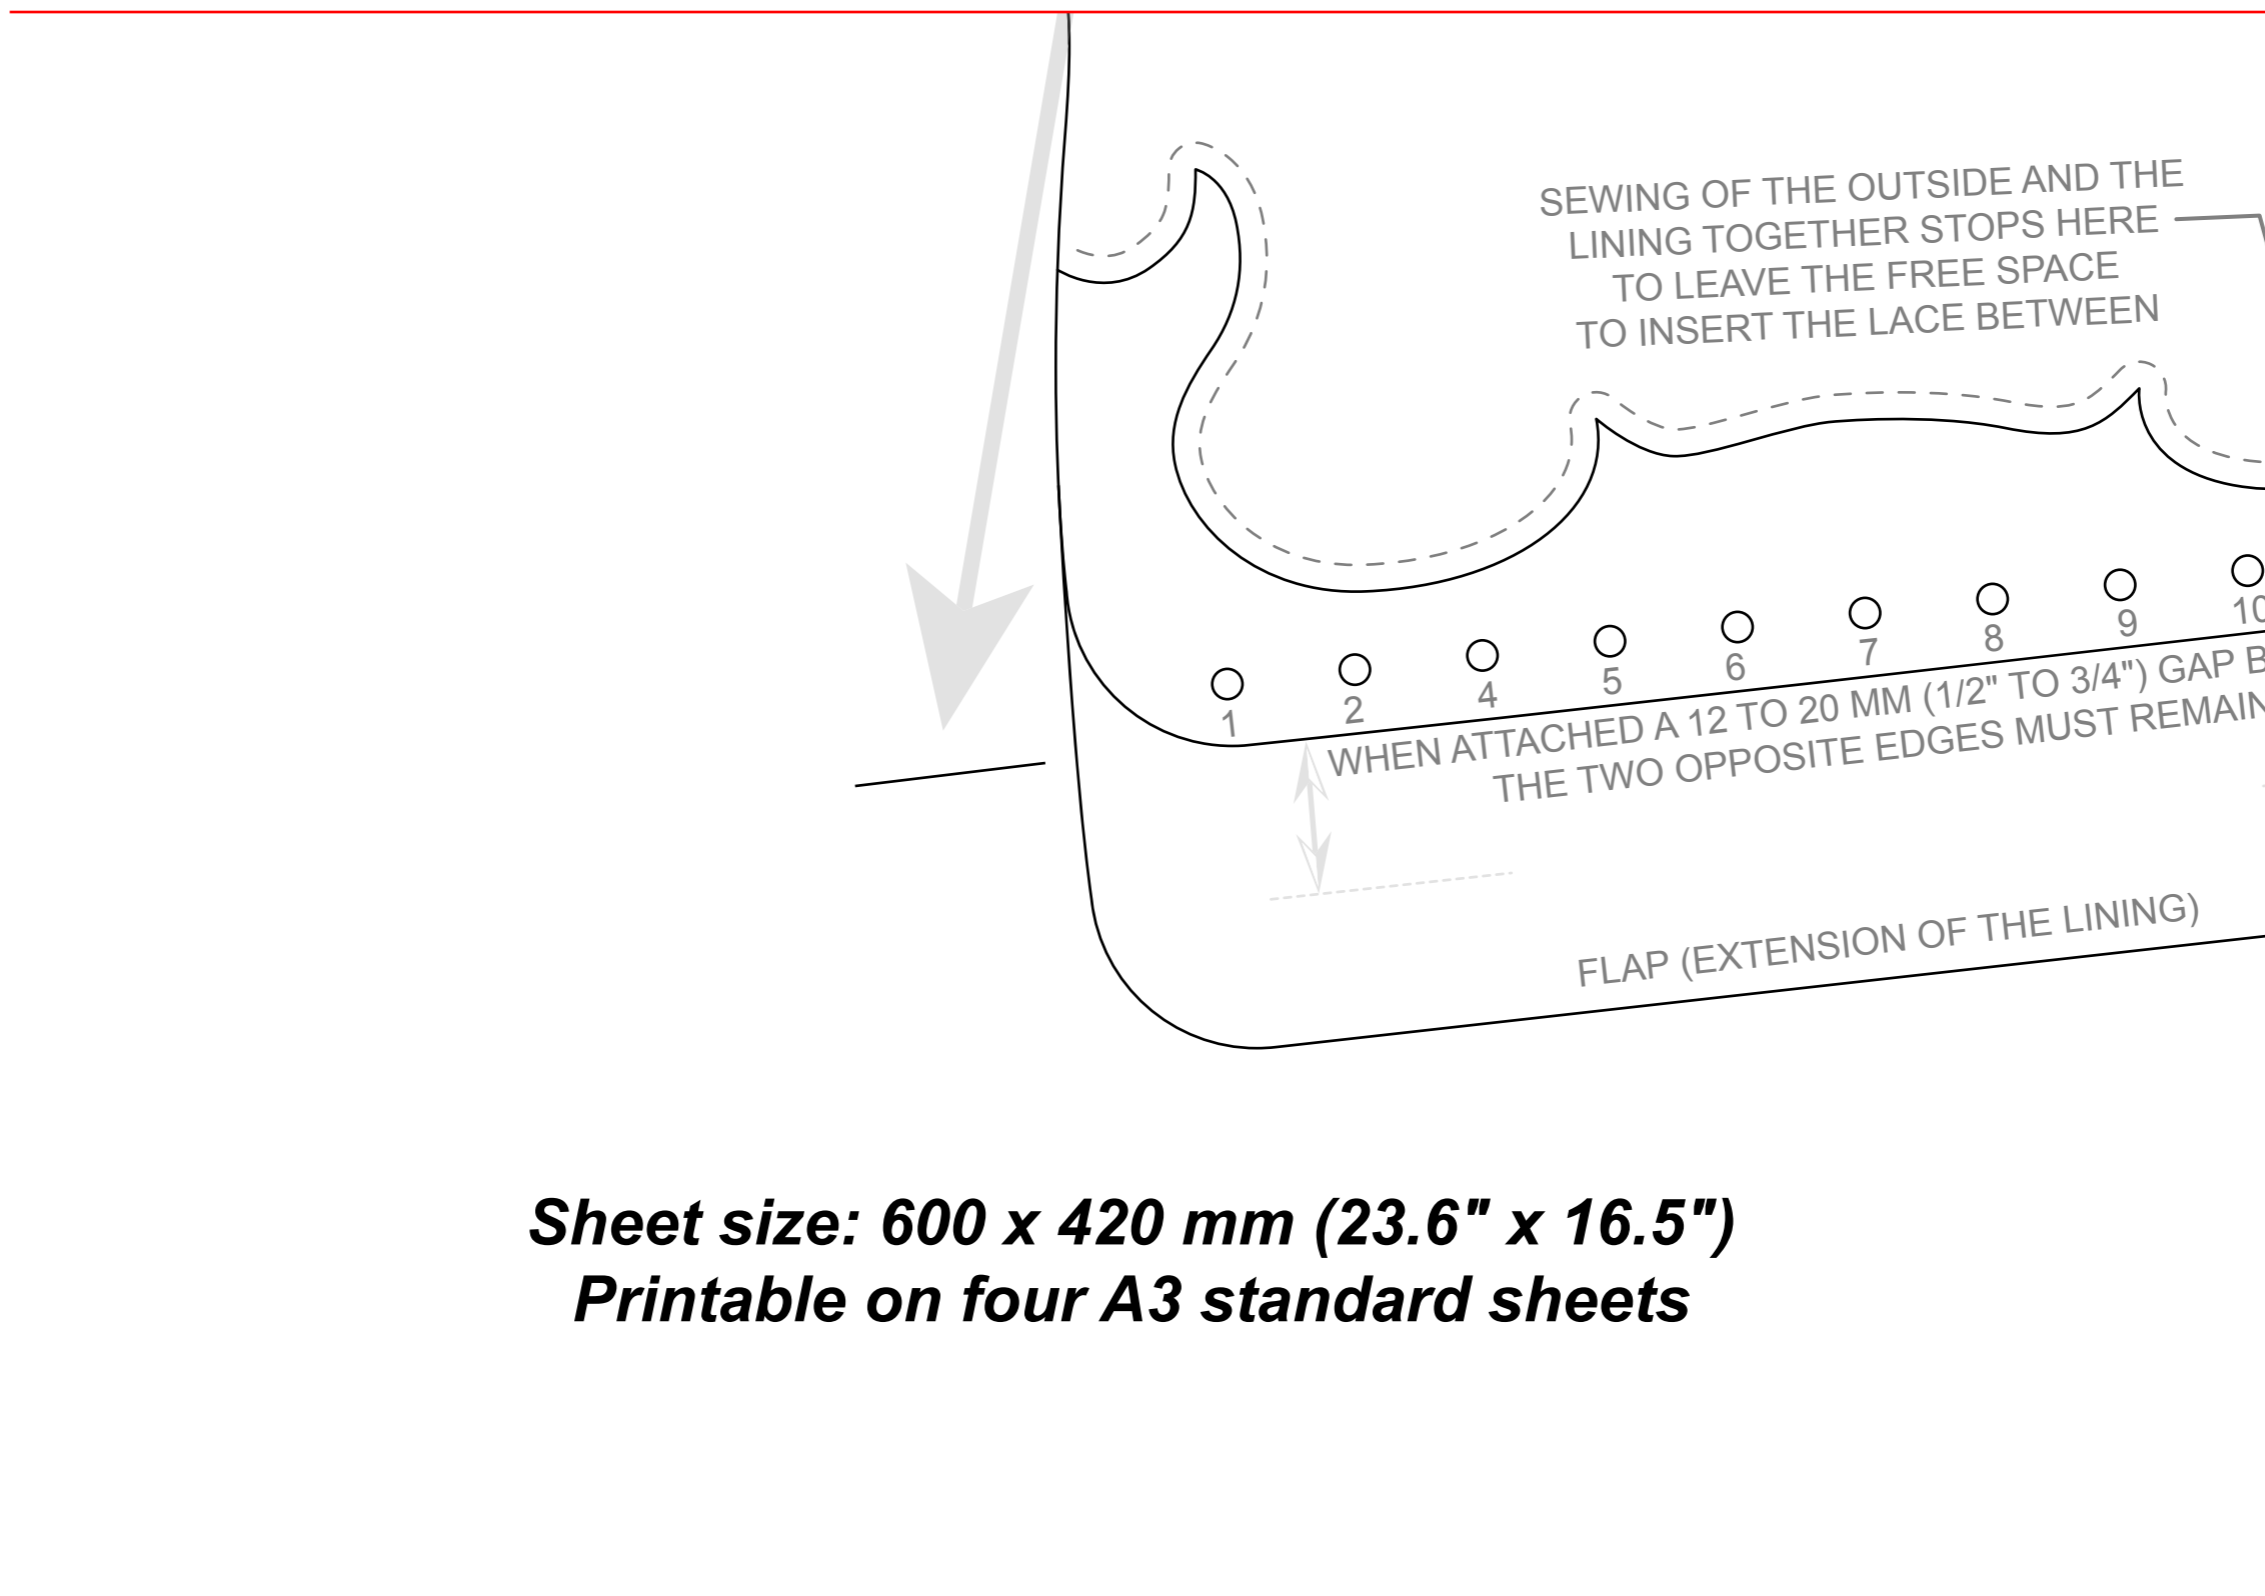

ARCHERY ARM GUARD PATTERN

皮小匠图纸 <http://www.pixiaojiang.com>

***WARNING:* SCALE 1/2 PATTERN
ZOOM COPIER/PRINTER TO 200% AND
CONTROL YOUR PRINT WITH THIS:**

A3打印拼接

Sheet size: 600 x 420 mm (23.6" x 16.5")
Printable on four A3 standard sheets