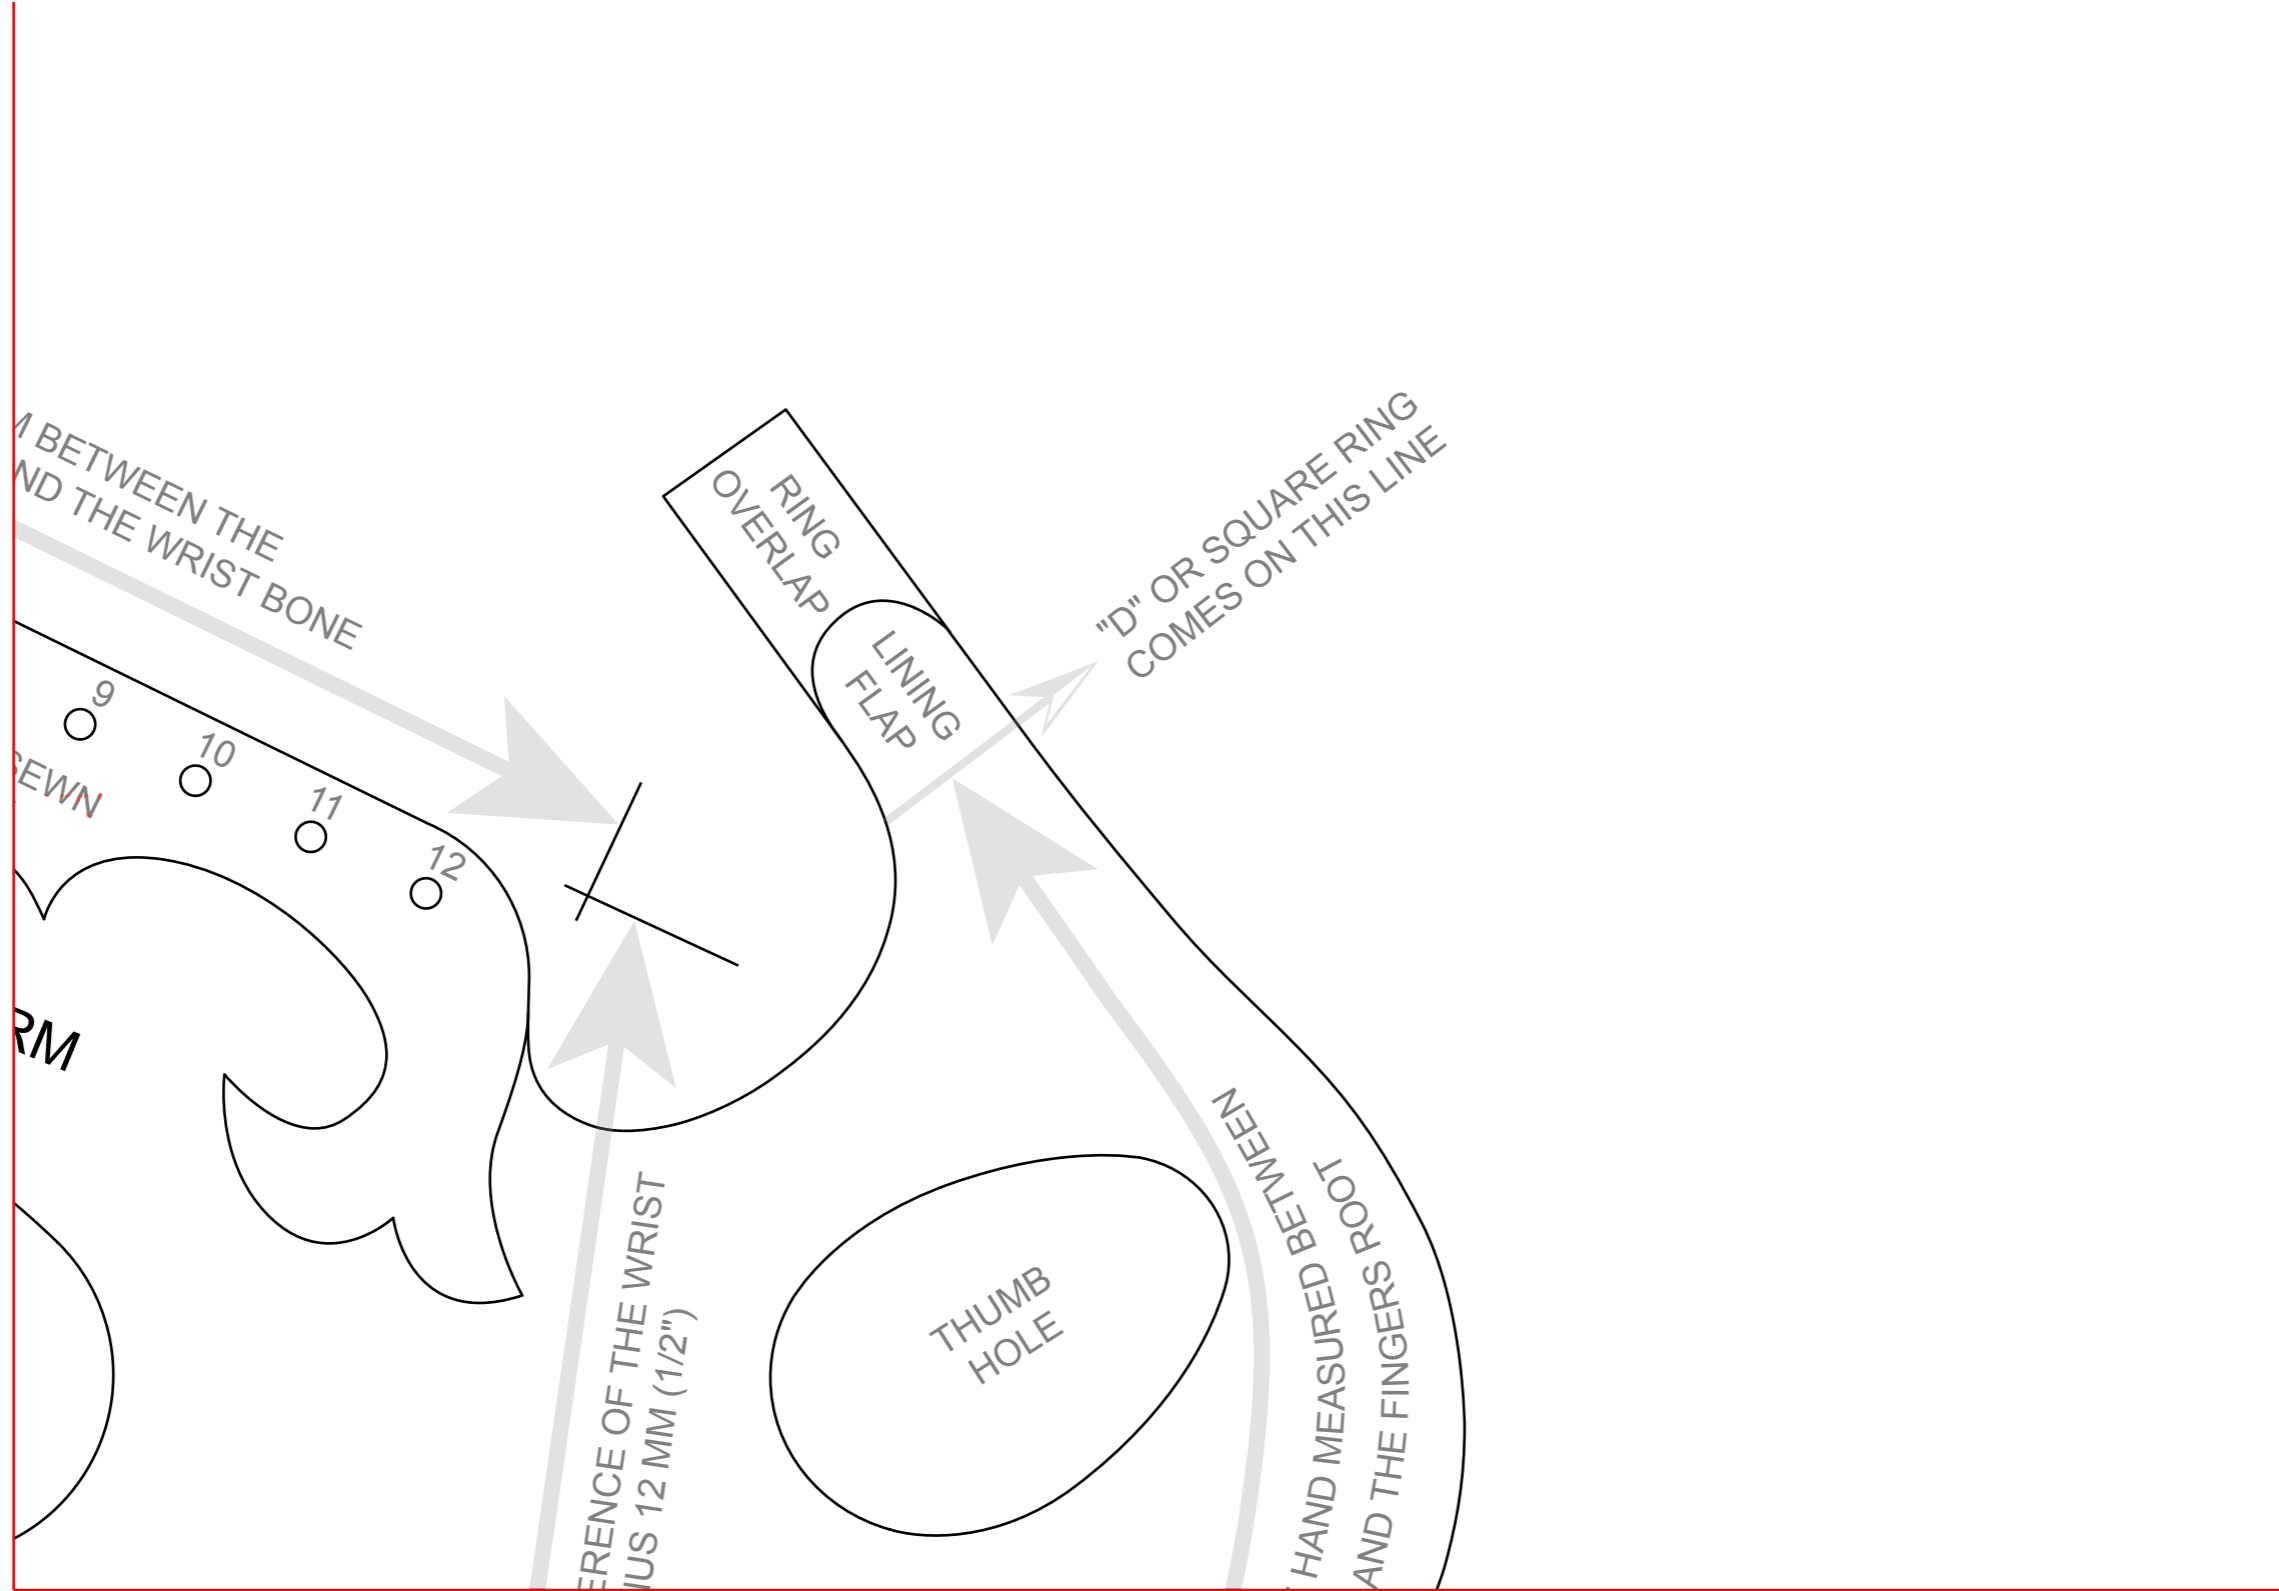

ARCHERY ARM GUARD PATTERN

皮小匠图纸 <http://www.pixiaojiang.com>

***WARNING:* SCALE 1/2 PATTERN
ZOOM COPIER/PRINTER TO 200% AND
CONTROL YOUR PRINT WITH THIS:**

A3打印拼接

Sheet size: 600 x 420 mm (23.6" x 16.5")
Printable on four A3 standard sheets